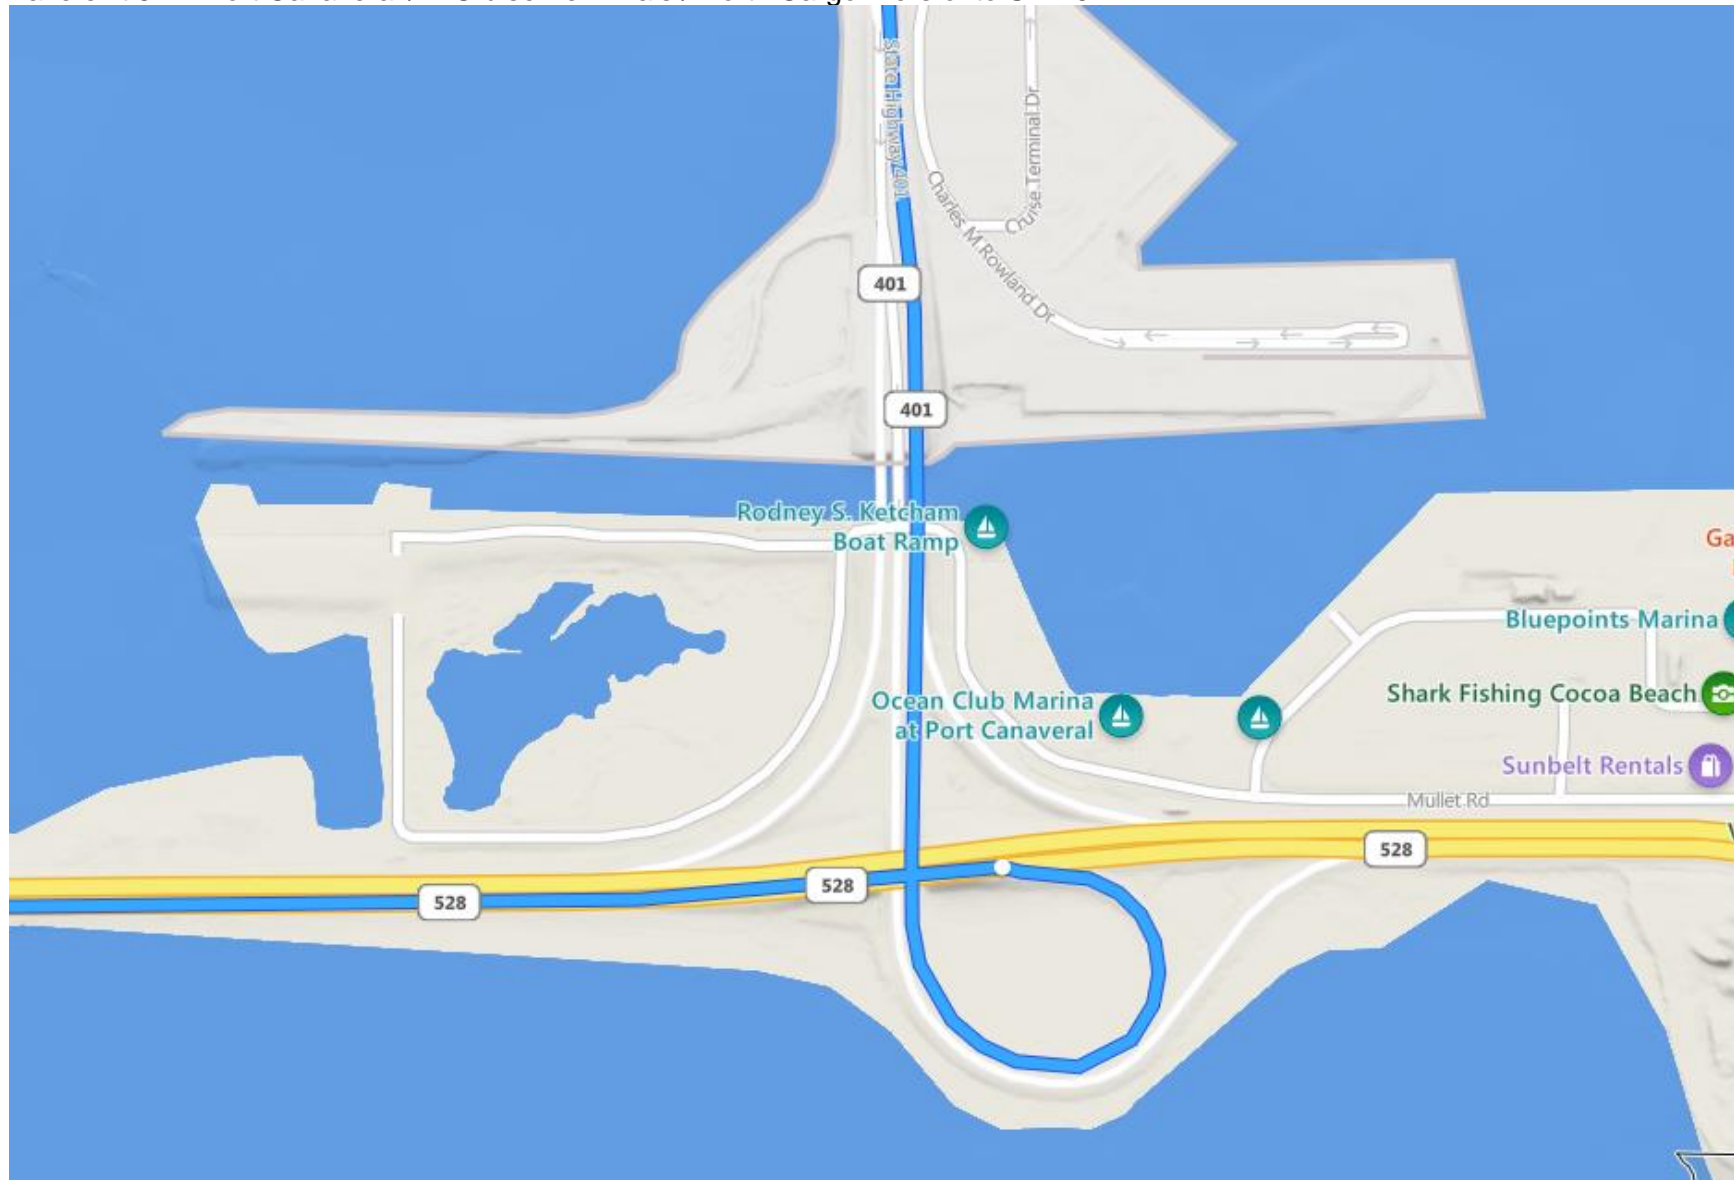

#### Access from North:

Drive South on I-95 to FL-528 E  
Merge onto FL-528 E

#### Access from South:

Drive North I-95 to FL-528 E  
Merge onto FL-528 E

#### Access from West:

Drive on FL-528 E toward Cocoa/Cape Canaveral

Take exit 54A: Port Canaveral / A Cruise Terminals / North Cargo Piers onto SR-401

Continue on FL-401 (go over drawbridge, pass Disney and Carnival Cruise Lines)

Pass 2 stop lights at cruise lines entrance and on Grouper Rd.

Turn right onto Payne Way and drive to security gate at the end of Payne Way

It is NOT necessary to line up on Payne Way behind any trucks stopping at security gate; do NOT stop at security gate