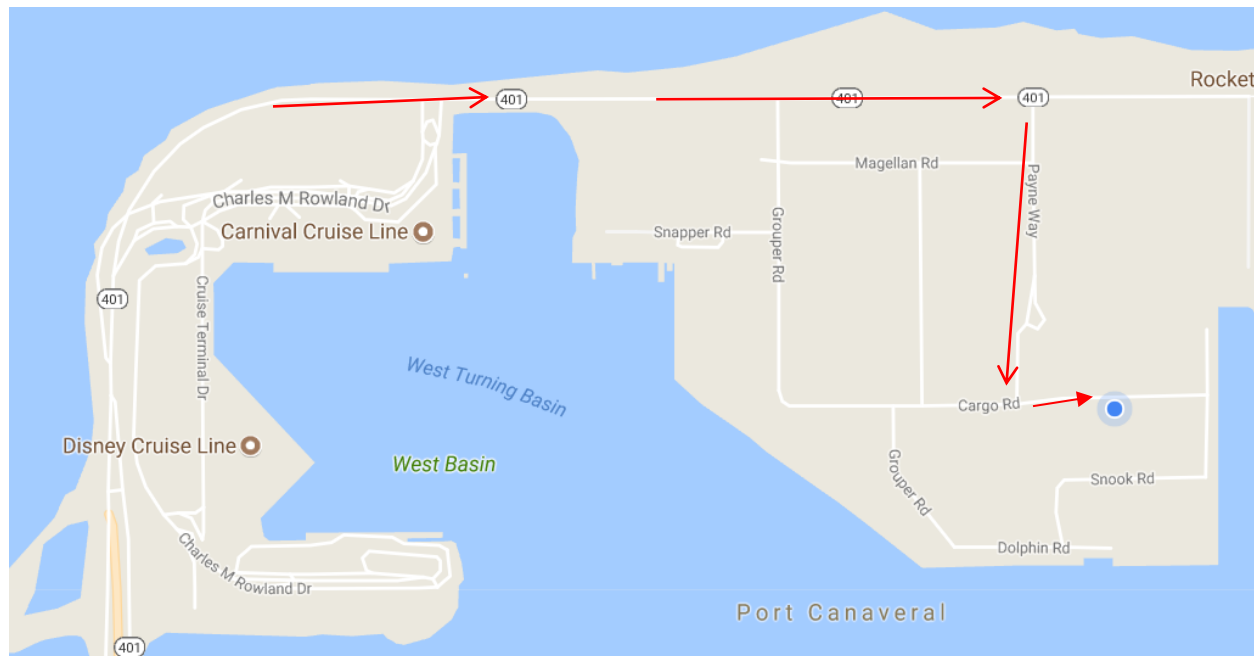

#### Access from North:

Drive South on I-95 to FL-528 E  
Merge onto FL-528 E

#### Access from South:

Drive North I-95 to FL-528 E  
Merge onto FL-528 E

#### Access from West:

Drive on FL-528 E toward Cocoa/Cape Canaveral

Take exit 54A: Port Canaveral / A Cruise Terminals / North Cargo Piers onto SR-401

Continue on FL-401 (go over drawbridge, pass Disney and Carnival Cruise Lines)

Pass 2 stop lights at cruise lines entrance and on Grouper Rd.

Turn right onto Payne Way and drive to security gate at the end of Payne Way

It is NOT necessary to line up on Payne Way behind any trucks stopping at security gate; do NOT stop at security gate